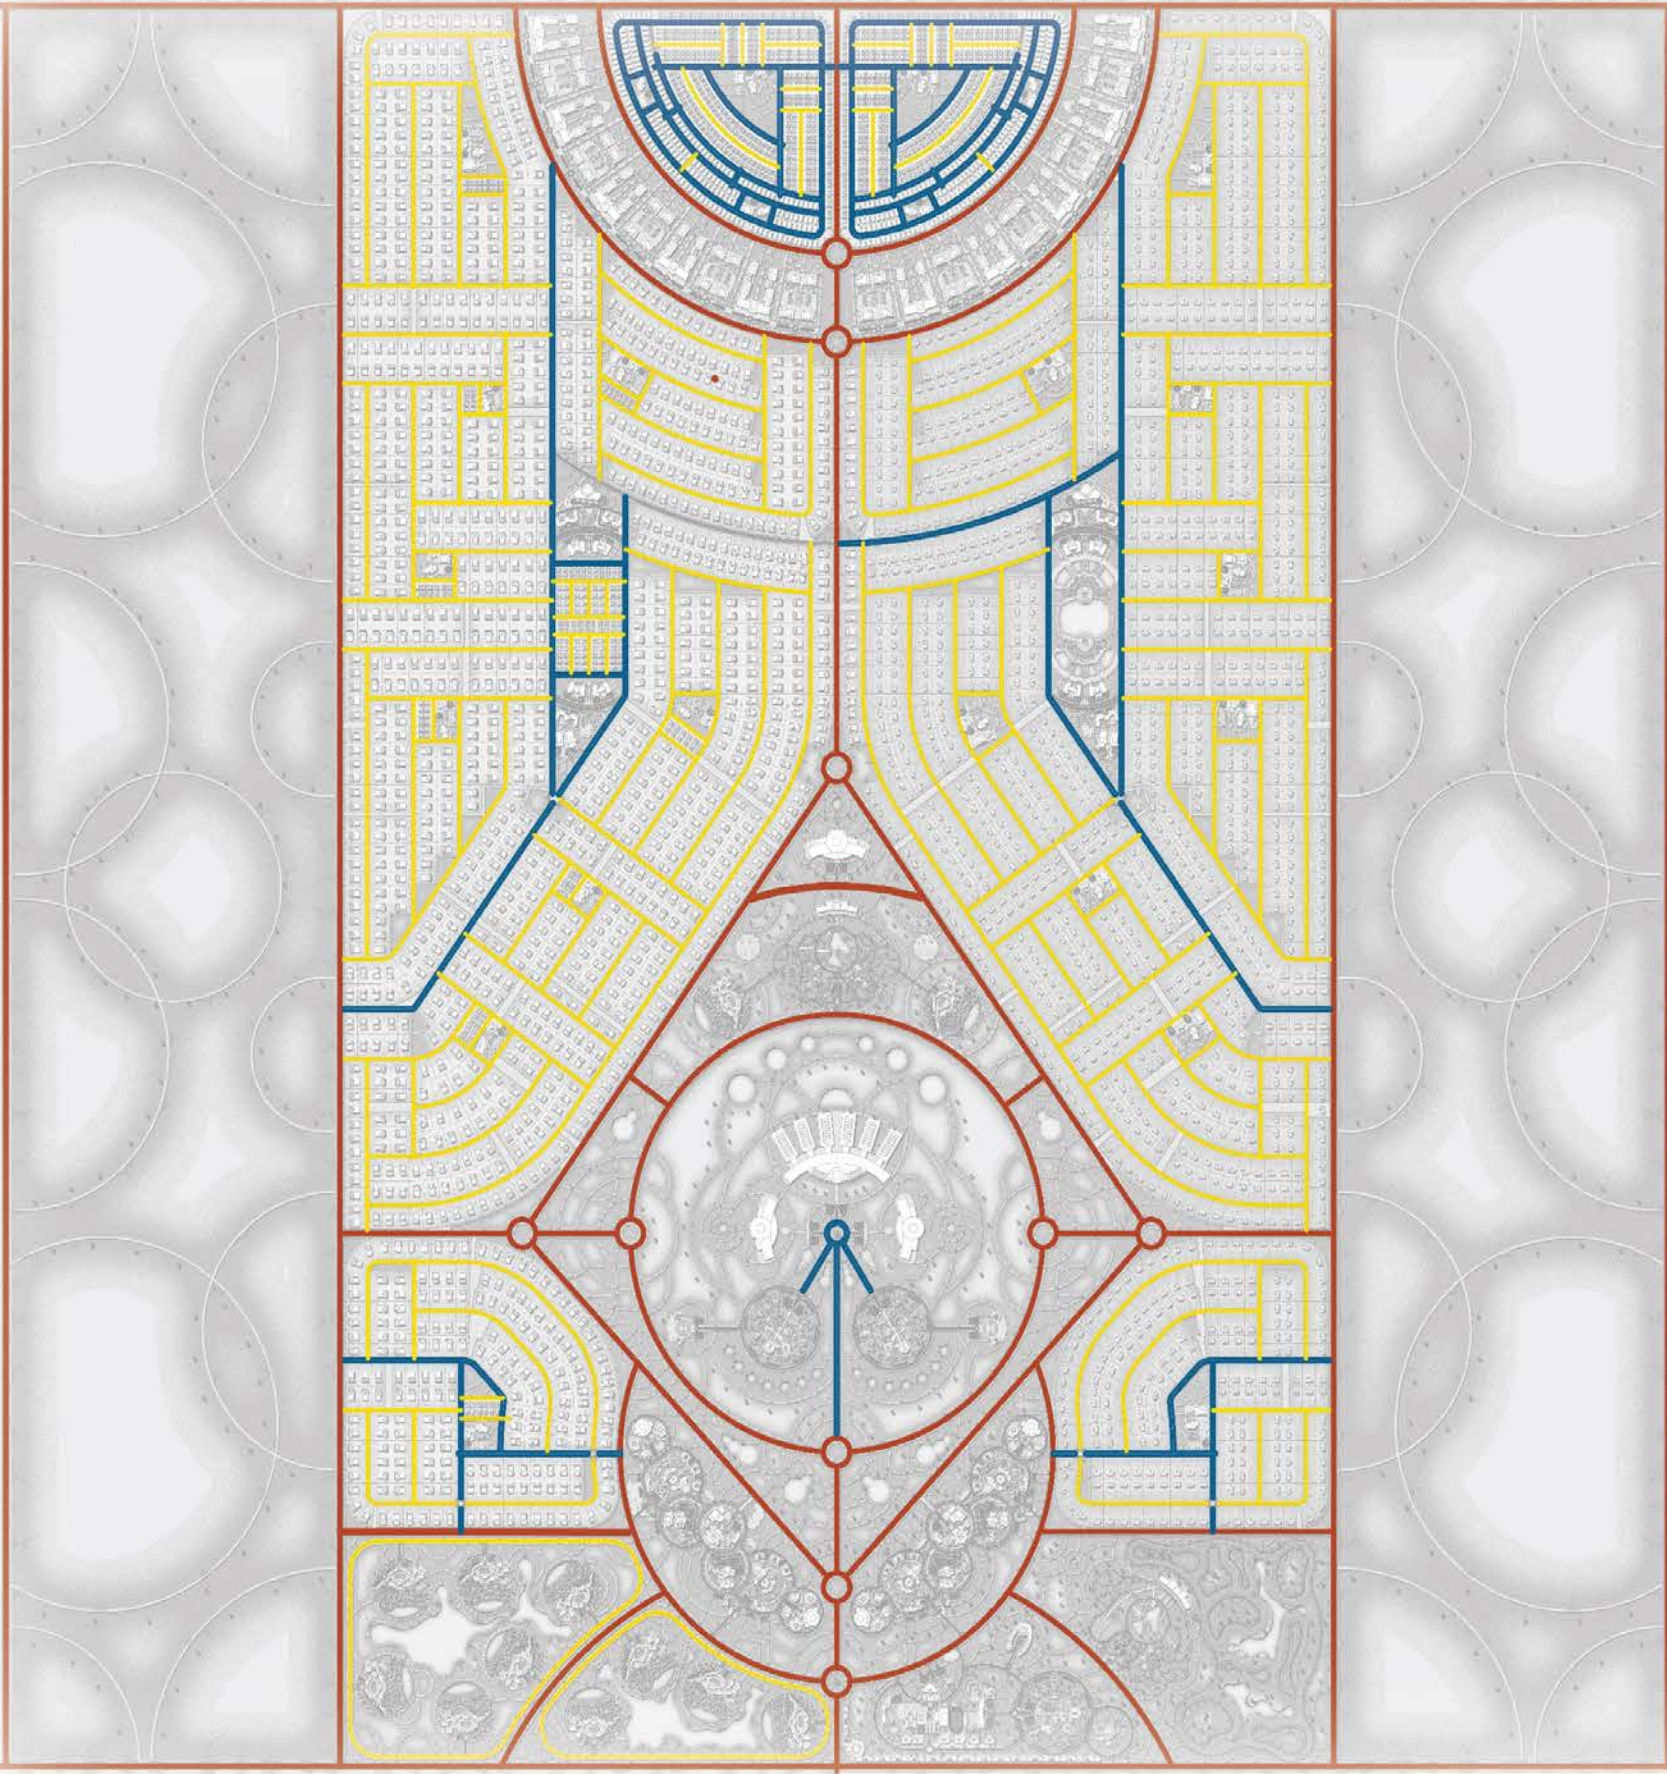

# LAND USE PLAN

2 kilometers

6 kilometers

2 kilometers

10 kilometers

factories fustier extension

Housing fustier extension

10 kilometers

# ROAD HIERARCHY

- 40 m road —
- 30 m road —
- 20 m road —

# MASTERPLAN

2141438172

**PROPORTIONS**

	THEORY	ACTUAL	DEVIATION
Table	53%	53%	0%
Crown Angle	34°	34°	0°
Girdle Angle	48°	48°	0°
Pavilion Angle	41°	41°	0°
Depth	61%	61%	0%
Height	79%	79%	0%
Width	100%	100%	0%
Ratio	100%	100%	0%