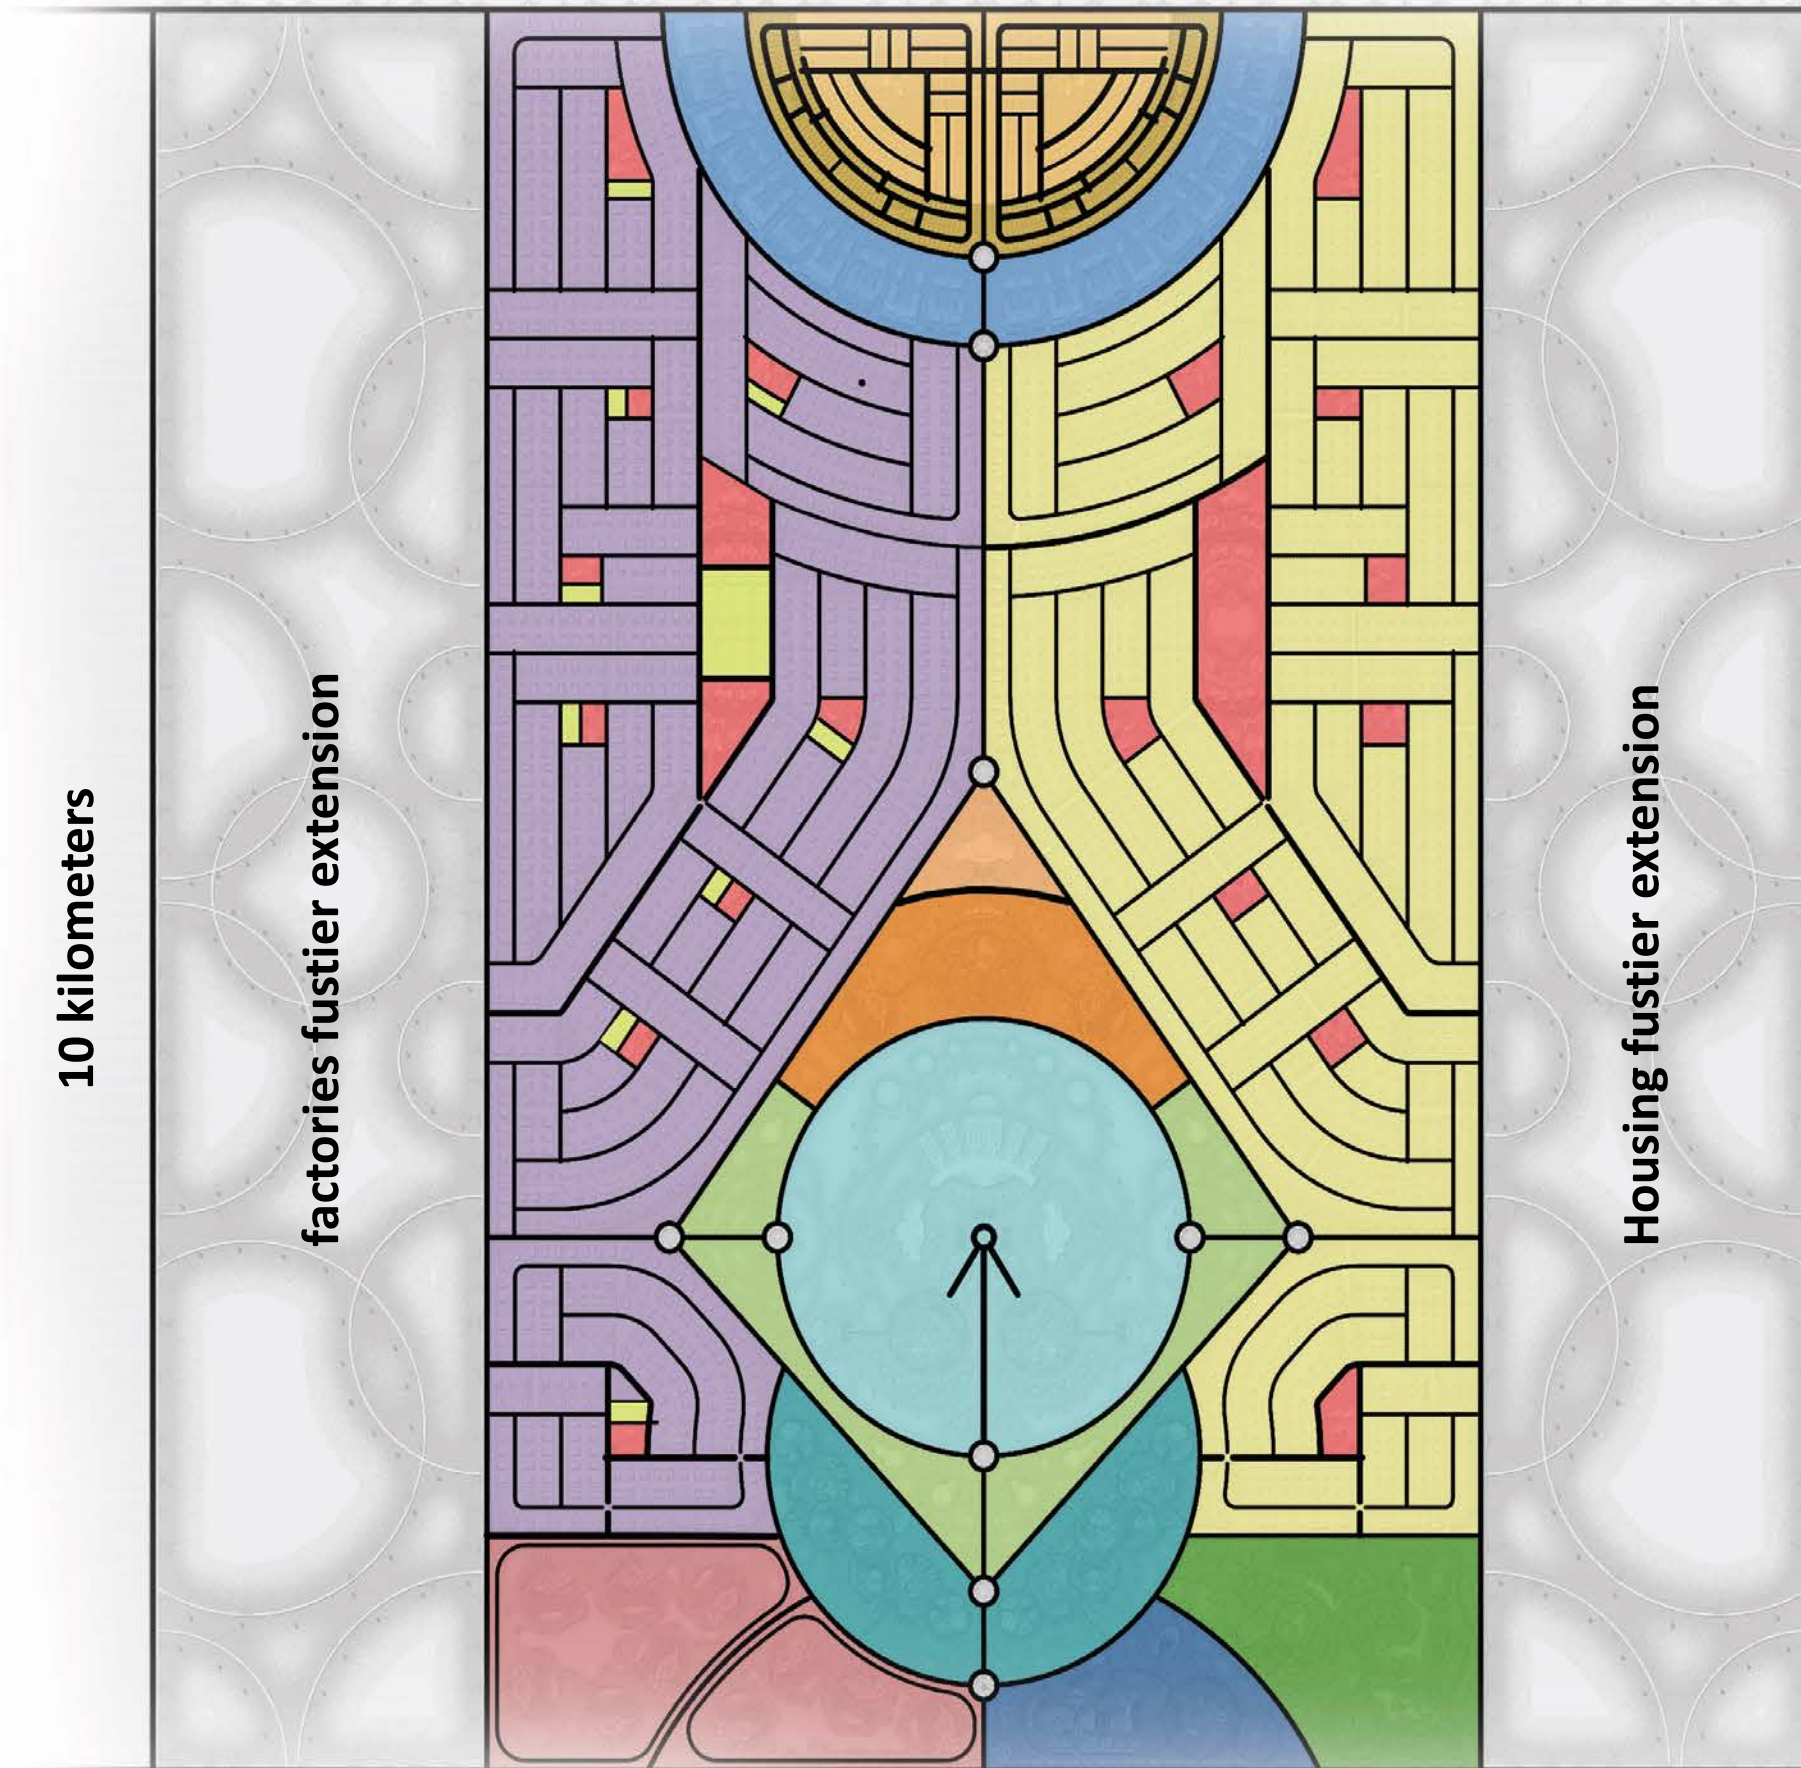

# LAND USE PLAN

2 kilometers

6 kilometers

2 kilometers

10 kilometers

factories fustier extension

Housing fustier extension

10 kilometers

# ROAD HIERARCHY

- 40 m road —
- 30 m road —
- 20 m road —

2141438172

**PROPORTIONS**

	THEORY	ACTUAL	DEVIATION
Table	53%	53%	0%
Crown Angle	34°	34°	0°
Girdle Angle	48°	48°	0°
Pavilion Angle	41°	41°	0°
Depth	61%	61%	0%
Height	79%	79%	0%
Width	100%	100%	0%
Ratio	100%	100%	0%